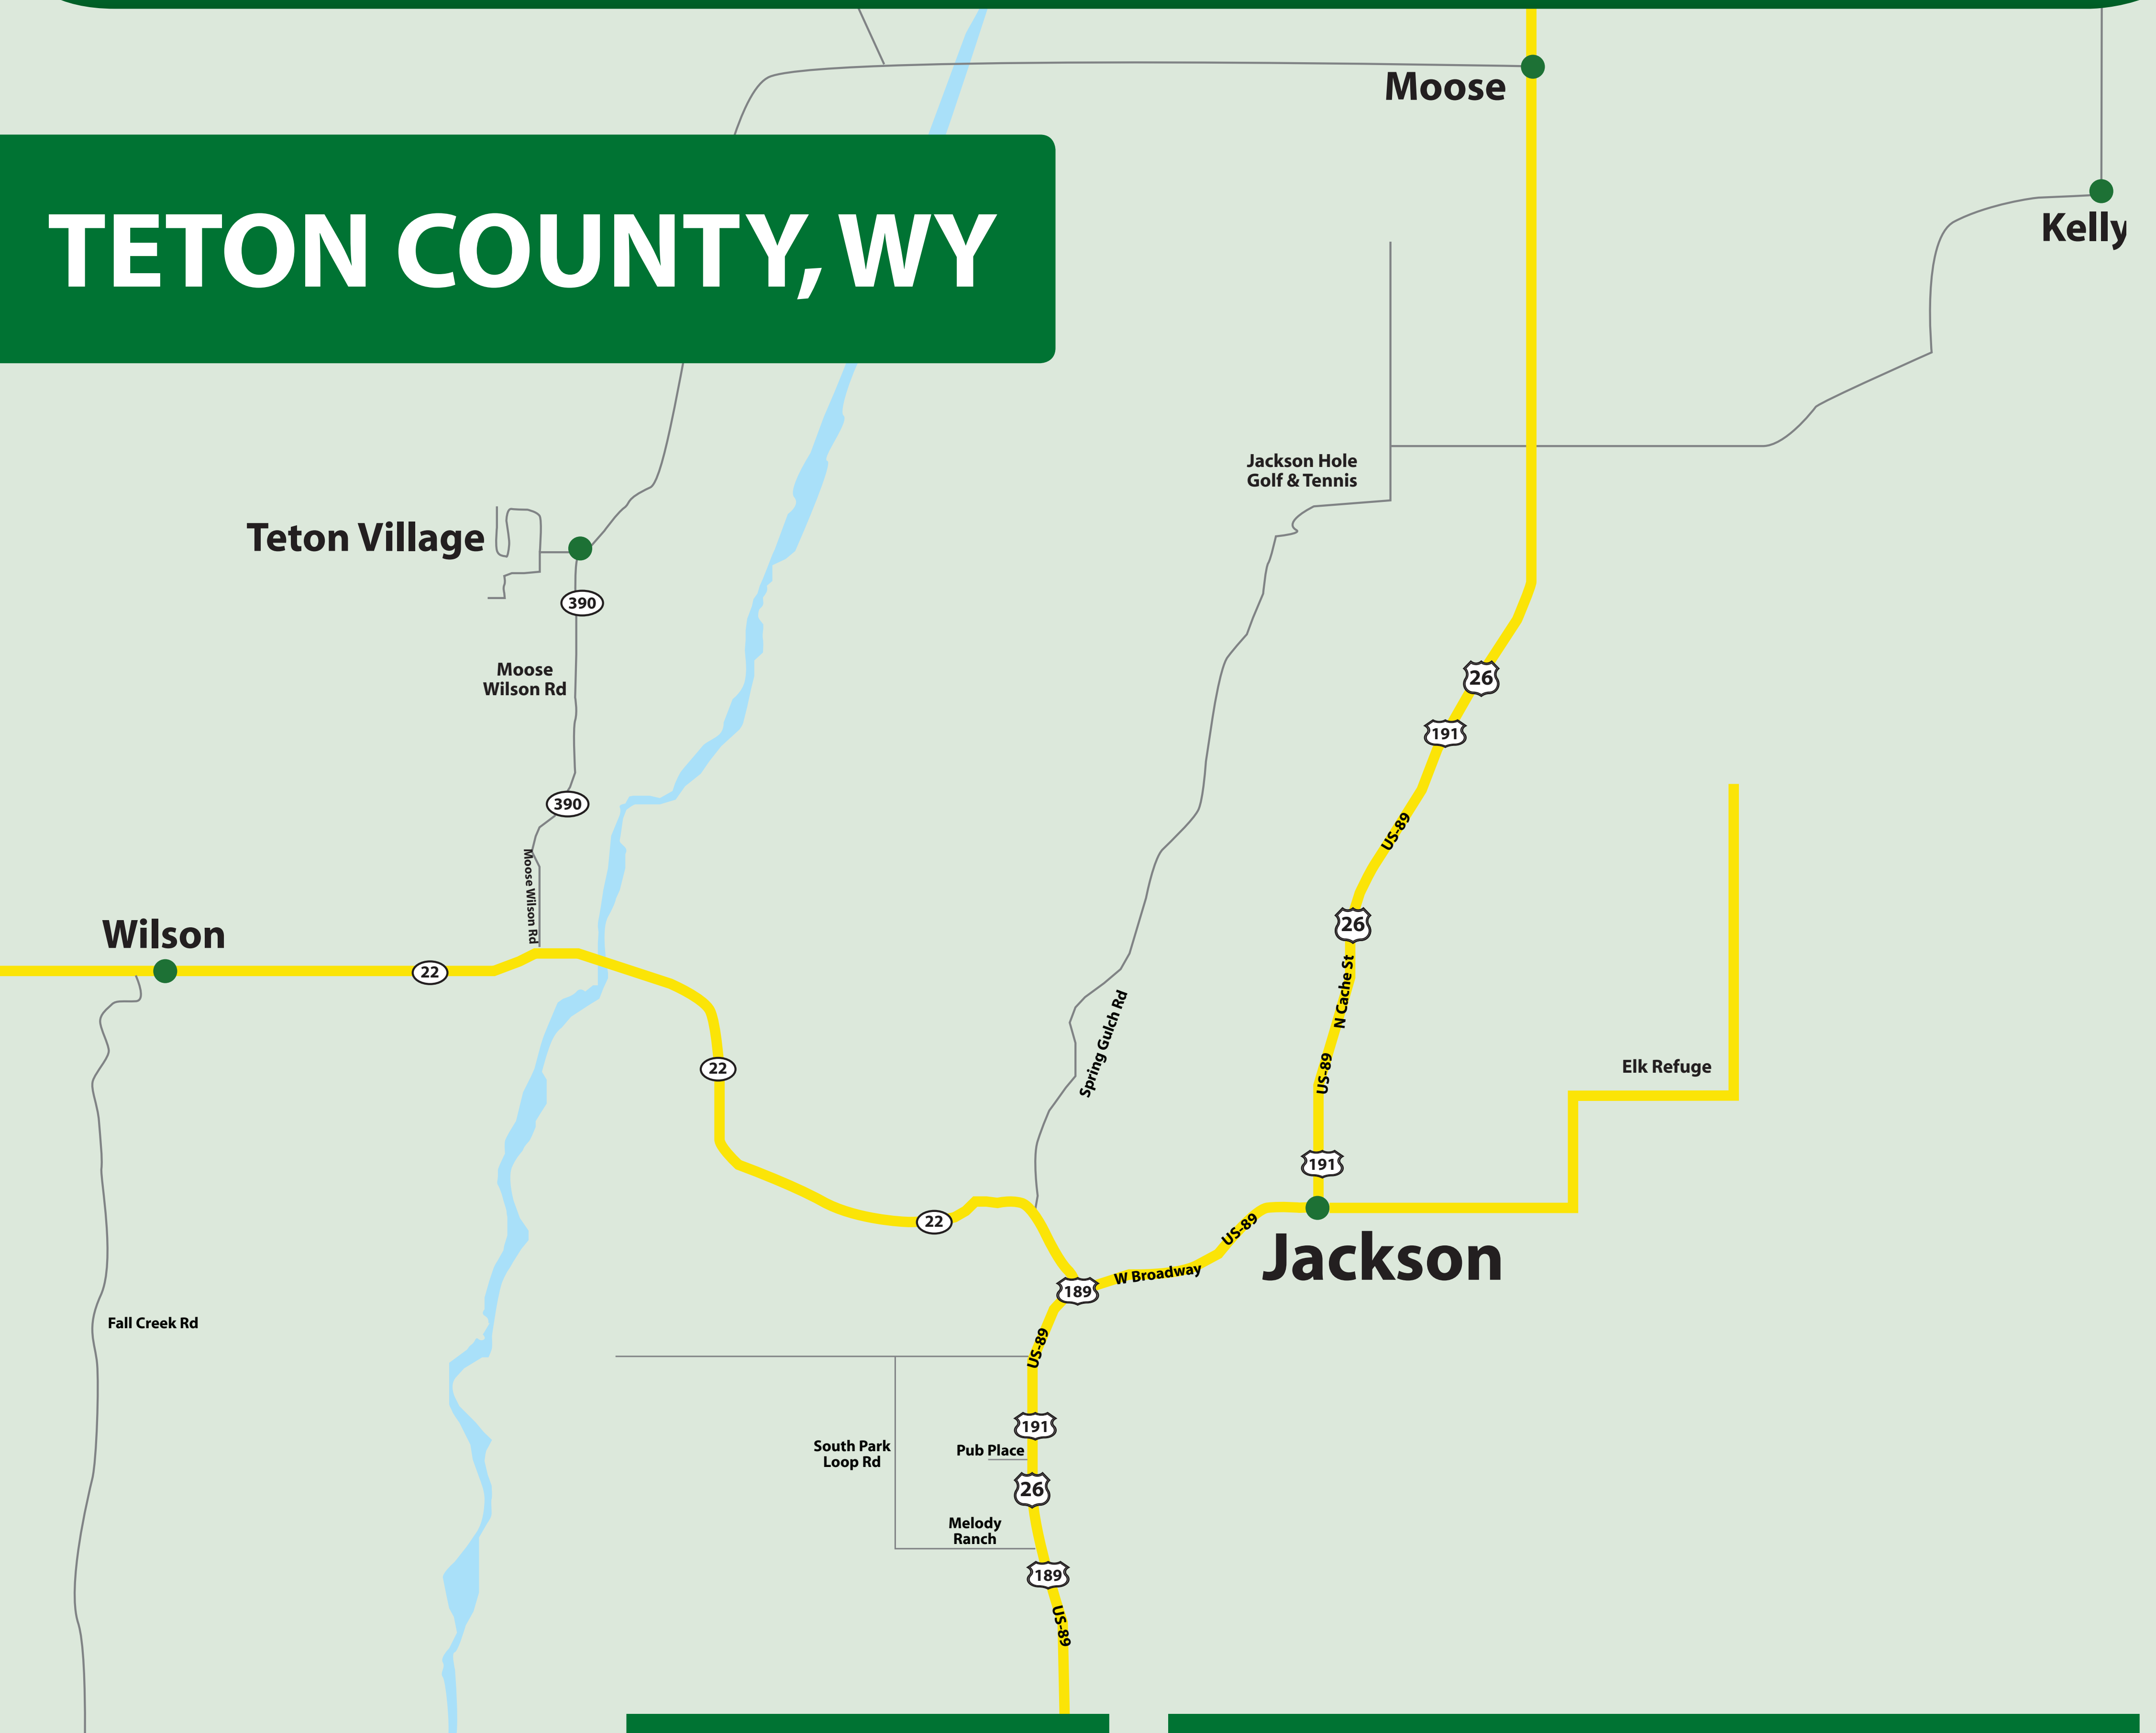

COVERAGE AREA

TETON COUNTY, WY

500 S. Hwy. 89, Jackson (K-Mart Plaza) • 307.732.0900
Now Open Saturdays • info@jhcompunet.com • jhcompunet.com