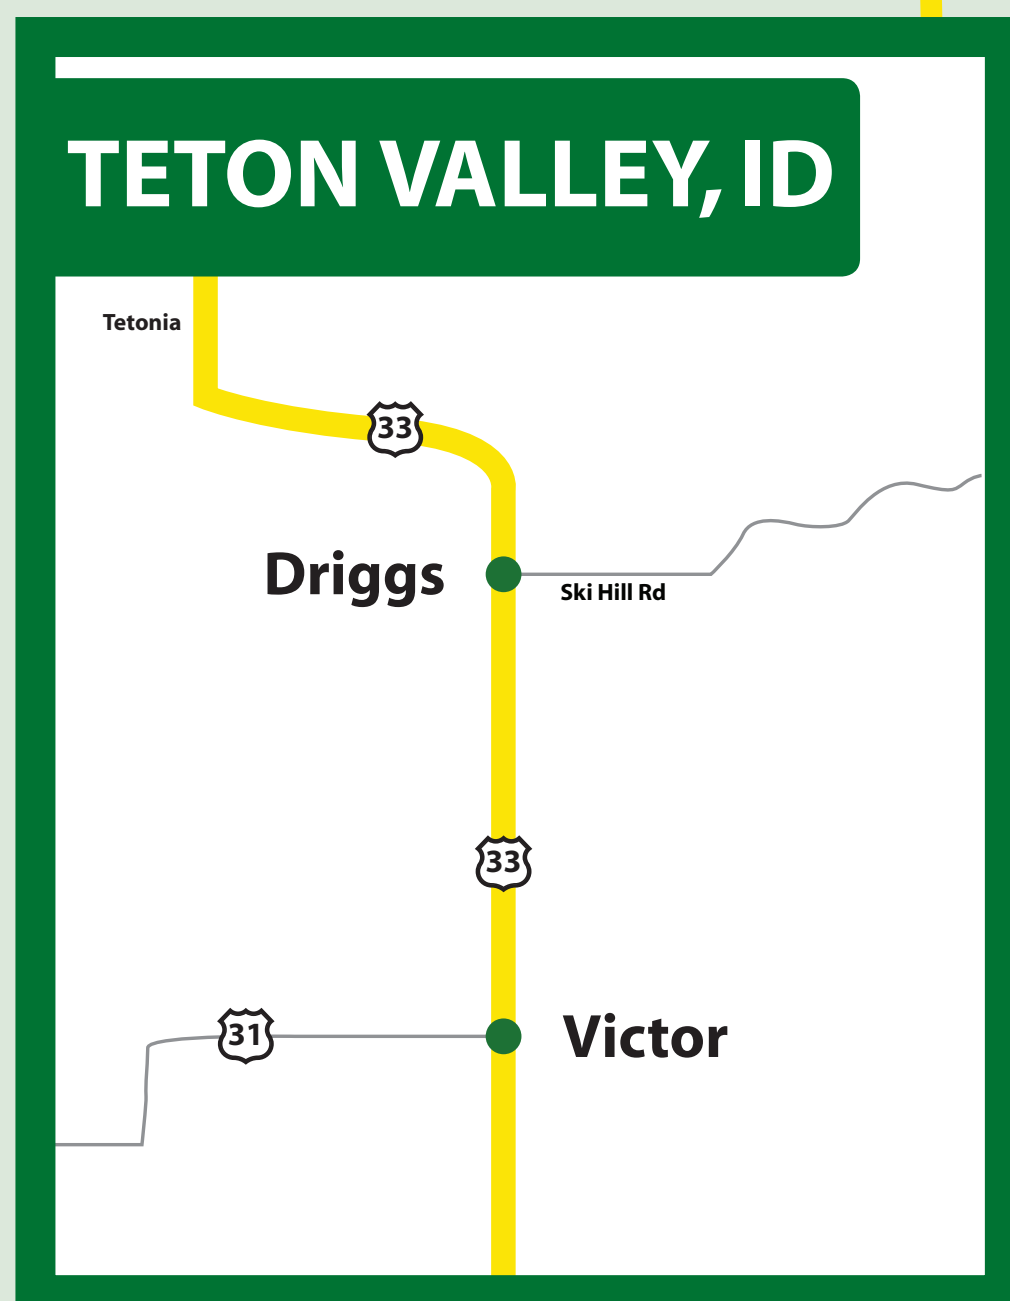

COVERAGE AREA

TETON COUNTY, WY

500 S. Hwy. 89, Jackson (K-Mart Plaza) • 307.732.0900
Now Open Saturdays • info@jhcompunet.com • jhcompunet.com