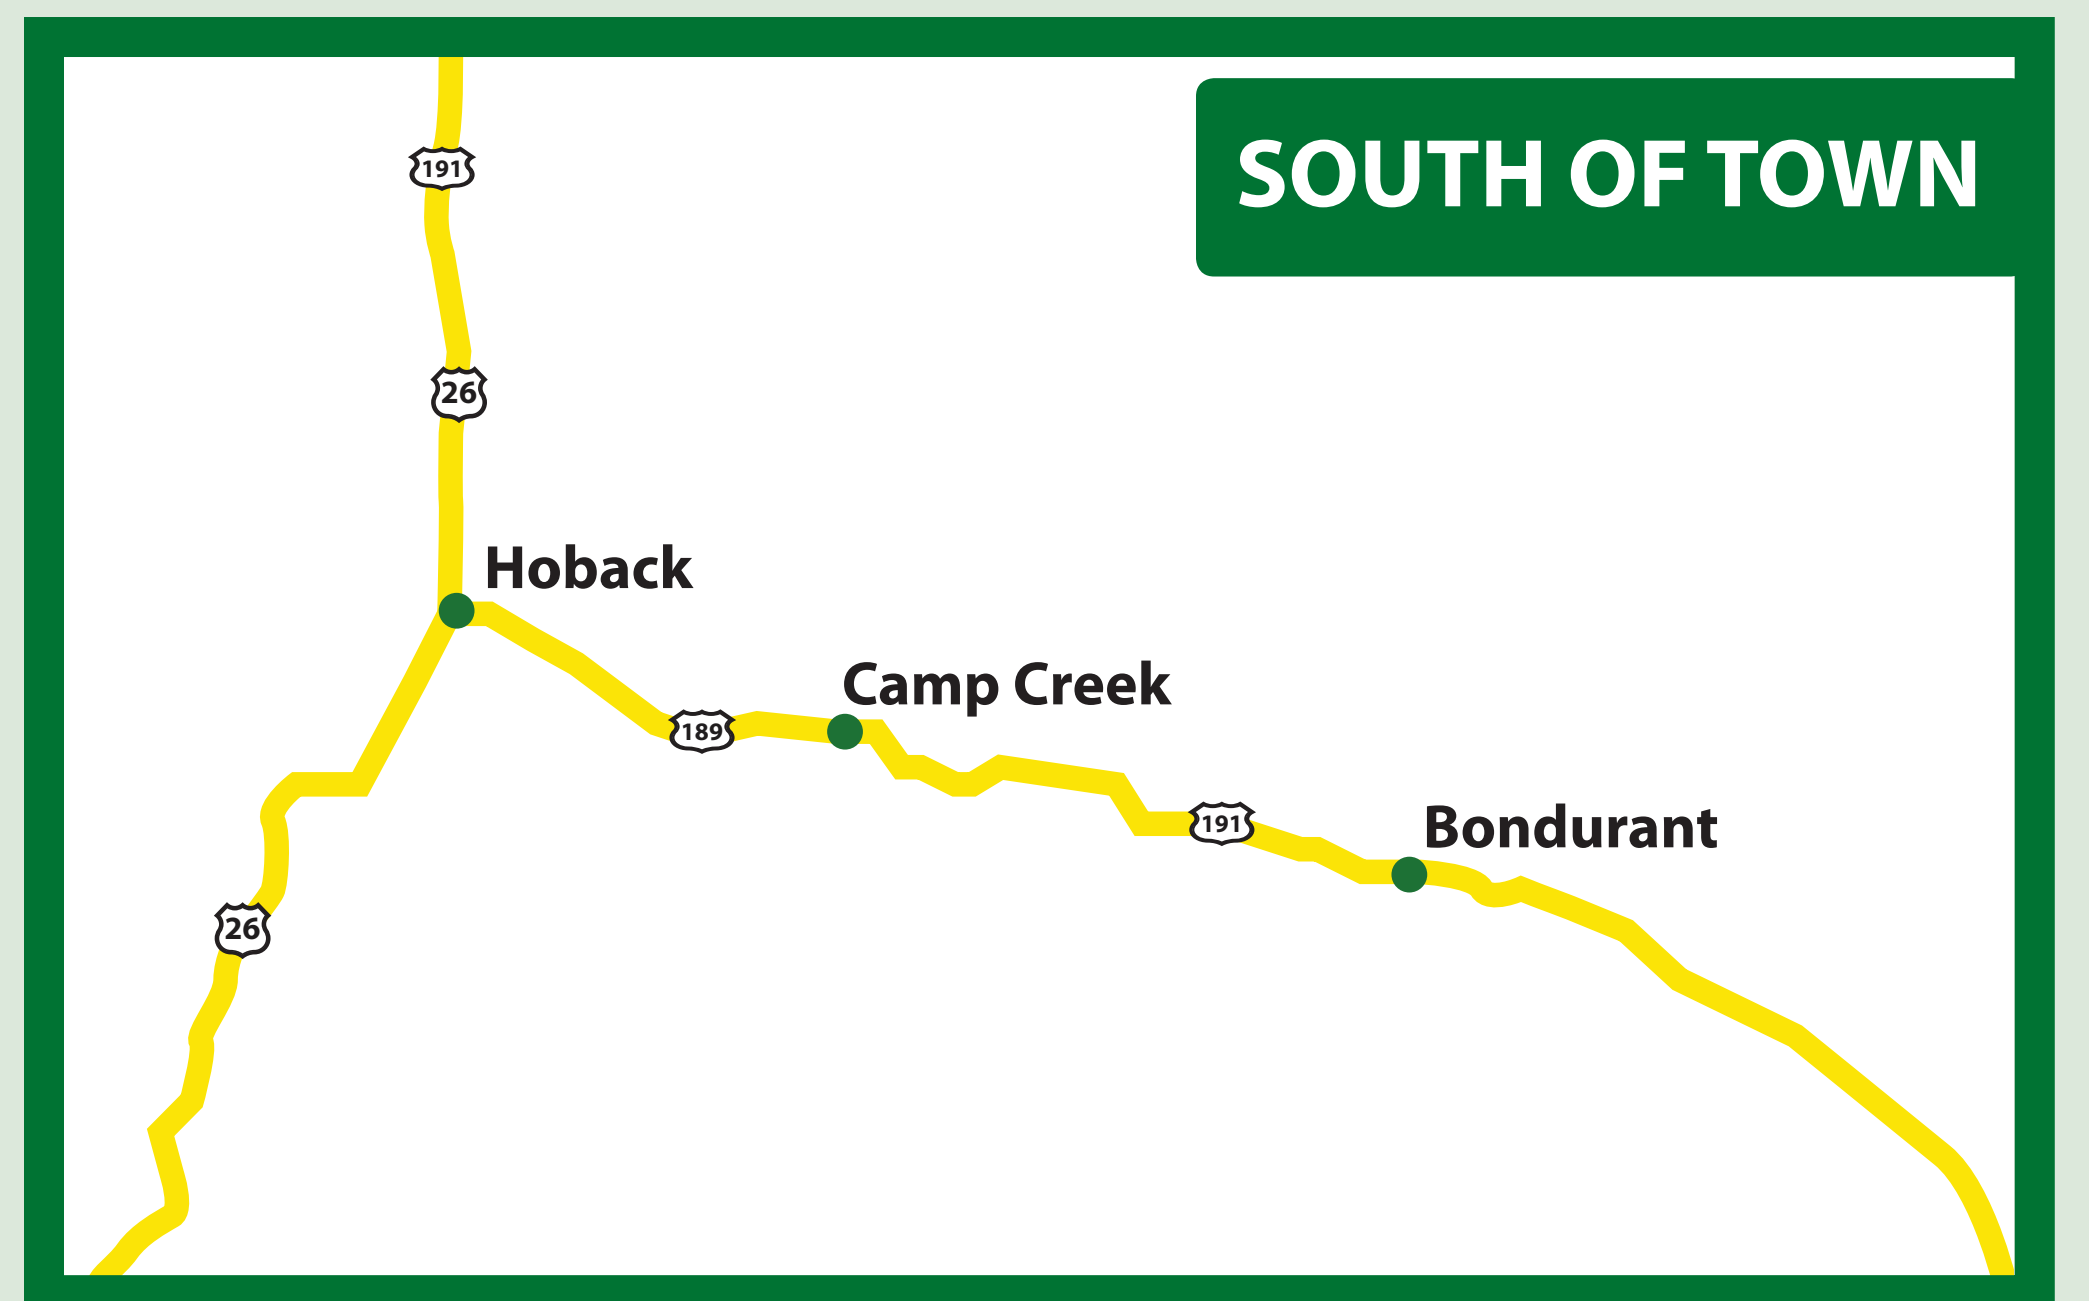

COVERAGE AREA

TETON COUNTY, WY

500 S. Hwy. 89, Jackson (K-Mart Plaza) • 307.732.0900
Now Open Saturdays • info@jhcompunet.com • jhcompunet.com